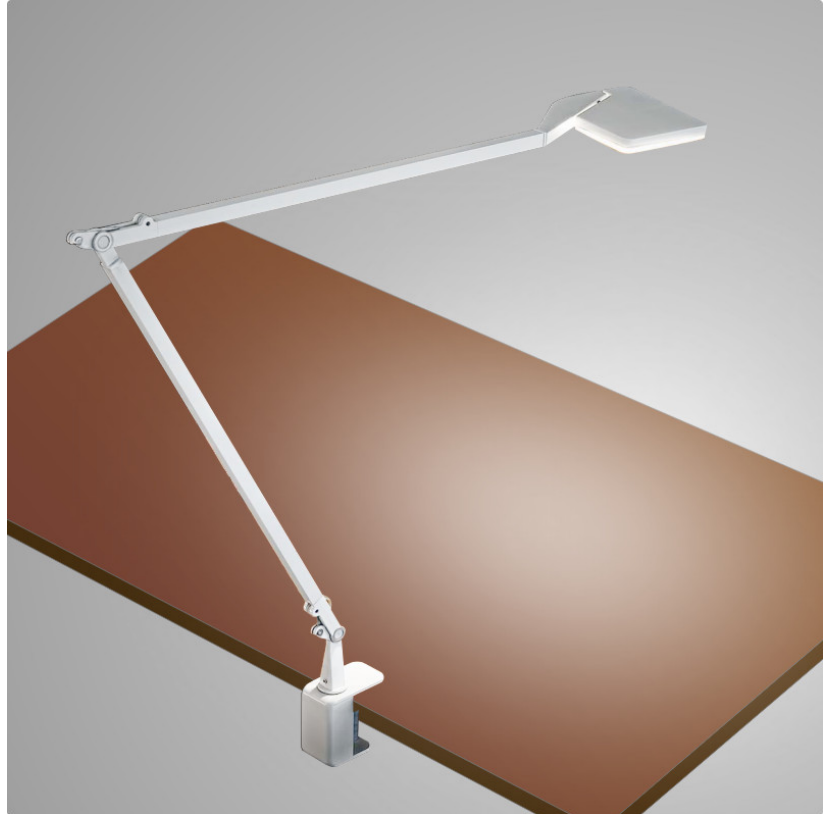

PROJECT
TYPE
NOTES
QUANTITY
DATE

JACKIE - WITH CLAMP PORTABLE

D84355-WHI

GENERAL

Series: Jackie
Subseries: Jackie - with Clamp
Brand: Panzeri
Division: Design
Mounting Type: Portable
Mounting Location: Table
Subcategory: Task

PHYSICAL

Shape: Abstract
Length (mm): 590
Length (in): 23 1/4
Height (mm): 530
Height (in): 20 7/8
Light Distribution: Adjustable / Direct
Weight (kg): 0.825
Weight (lbs): 1.82
Fixture Material: Aluminum Die Cast

ELECTRICAL

Lamp Type: LED
Input Wattage (W): 10
Dimming: 5-Step Touch Dimming
Driver Location: Inline Transformer Plug
Input Voltage (V): 120
Output Voltage (V): 24

LED

Color Temperature (°K): 3000
Max. Delivered Lumen (lm): 526
Nominal Lumen (lm): 600
CRI: >90 CRI
Lamp Life (hrs): 50000

OPTICAL

RATINGS AND CERTIFICATIONS

Certified By: CSA Certified to UL and CSA Standards
IP rating: IP40

10.5cm
(4 1/8")

59cm (23 1/4")