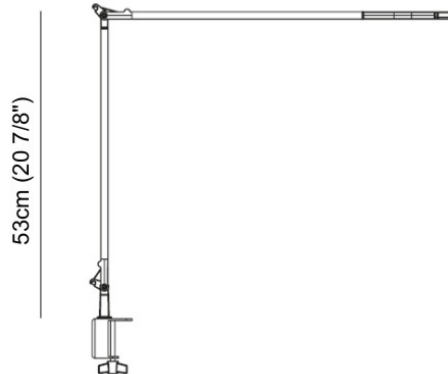

PHYSICAL

Shape: Abstract
 Length (mm): 590
 Length (in): 23 1/4
 Height (mm): 530
 Height (in): 20 7/8
 Light Distribution: Adjustable / Direct
 Weight (kg): 0.825
 Weight (lbs): 1.82
 Fixture Material: Aluminum Die Cast

OPTICAL

RATINGS AND CERTIFICATIONS

Certified By: CSA Certified to UL and CSA Standards
 IP rating: IP40

10.5cm
(4 1/8")

59cm (23 1/4")

53cm (20 7/8")

5cm (1 15/16")

LEGEND